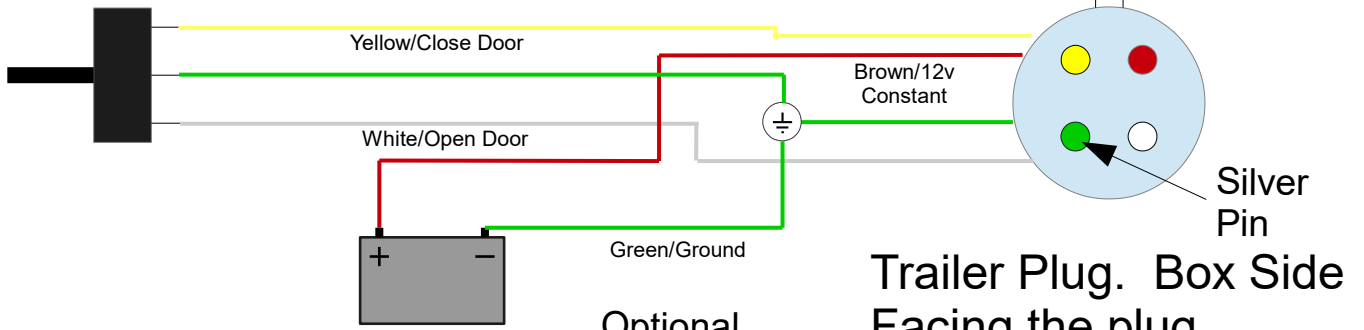

Strong Box Hydraulic Wiring Diagram Ground Activated

Cab Switch/momentary
3 position switch

Trailer Plug. Truck Side
Facing the plug

Rear Switch/momentary
3 position switch

Trailer Plug. Box Side
Facing the plug