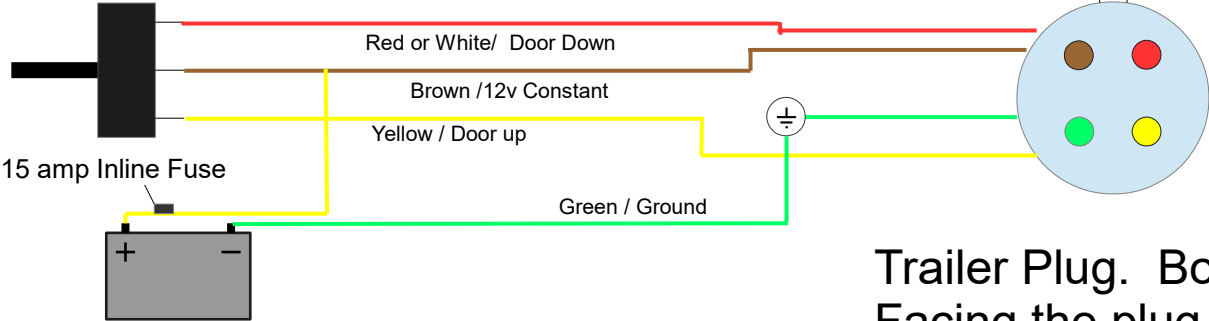

# Strong Box Hydraulic Wiring Diagram

Cab Switch/momentary  
3 position switch

Trailer Plug. Truck Side  
Facing the plug

Rear Switch/momentary  
3 position switch

Trailer Plug. Box Side  
Facing the plug