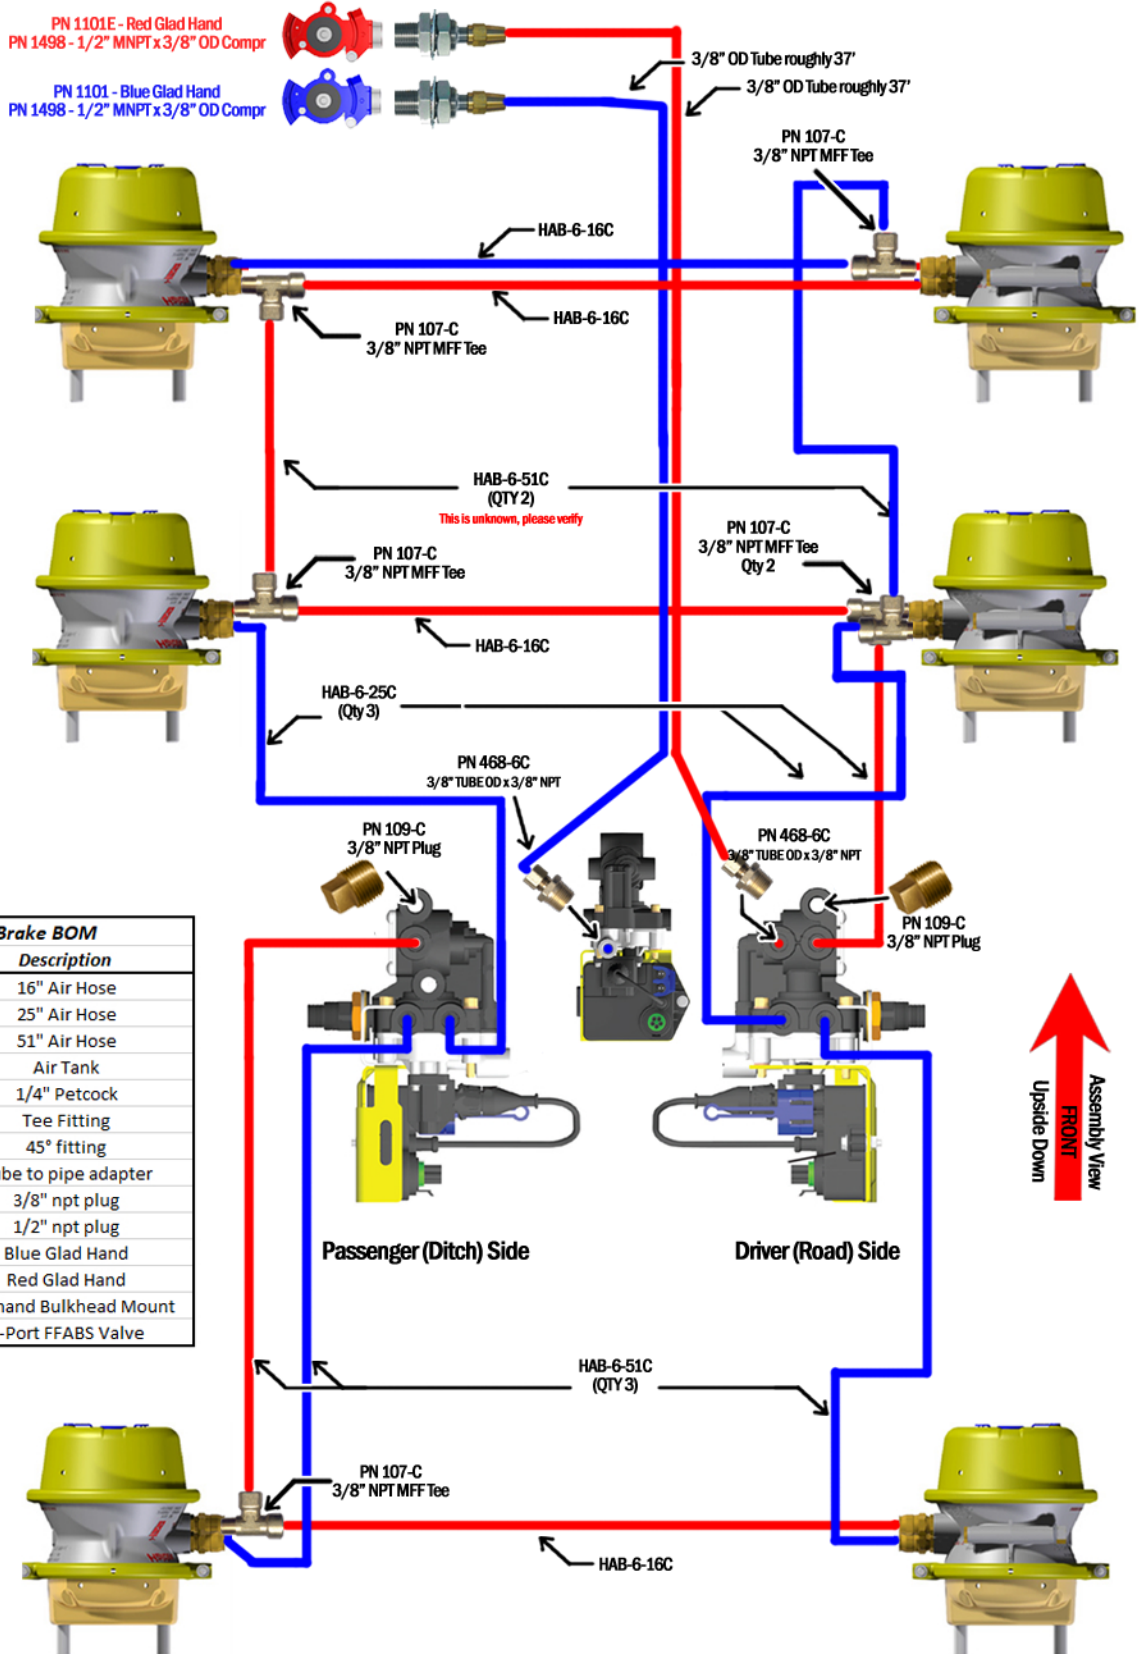

ABS Plumbing Schematic - Triple Axle

Triple Spring - Air Brake BOM

Qty	Part Number	Description
4	HAB-6-16C	16" Air Hose
3	HAB-6-25C	25" Air Hose
5	HAB-6-51C	51" Air Hose
1	HT-12100	Air Tank
1	1/4" Petcock	1/4" Petcock
6	107-C	Tee Fitting
2	124-C	45° fitting
2	468-6C	Tube to pipe adapter
4	109-C	3/8" npt plug
1	109-D	1/2" npt plug
1	1101	Blue Glad Hand
1	1101E	Red Glad Hand
2	1498	Gladhand Bulkhead Mount
1	N9001JB	4-Port FFABS Valve